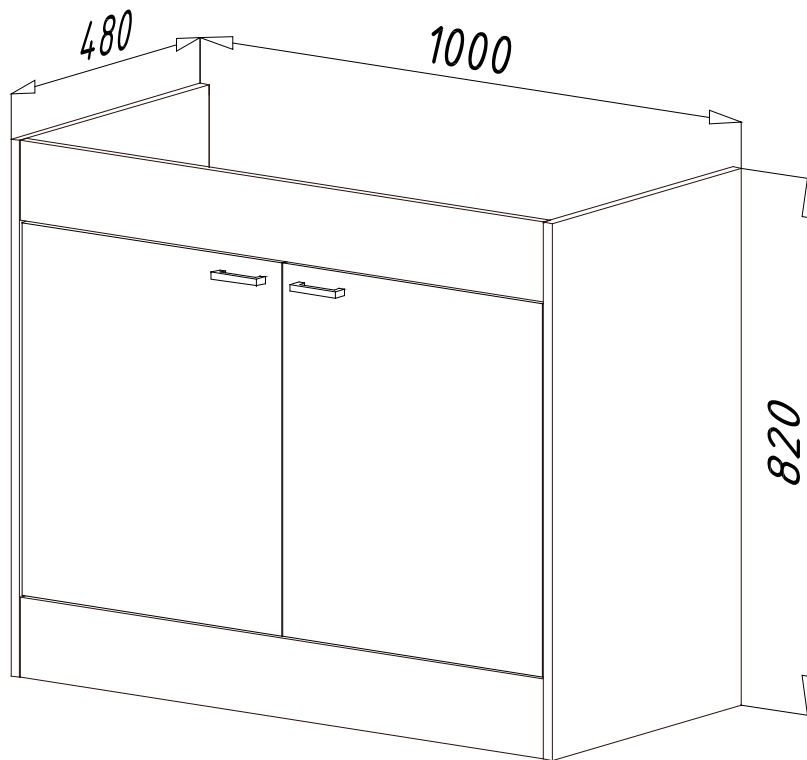

total width 100 cm, depth 50 cm, 16 mm thick laminated furniture board, 0,45 mm thick edge banding of identical colour, 3D internal hanging (swinging door), 34 kg, sit on sink (one bowl and one drainer) included