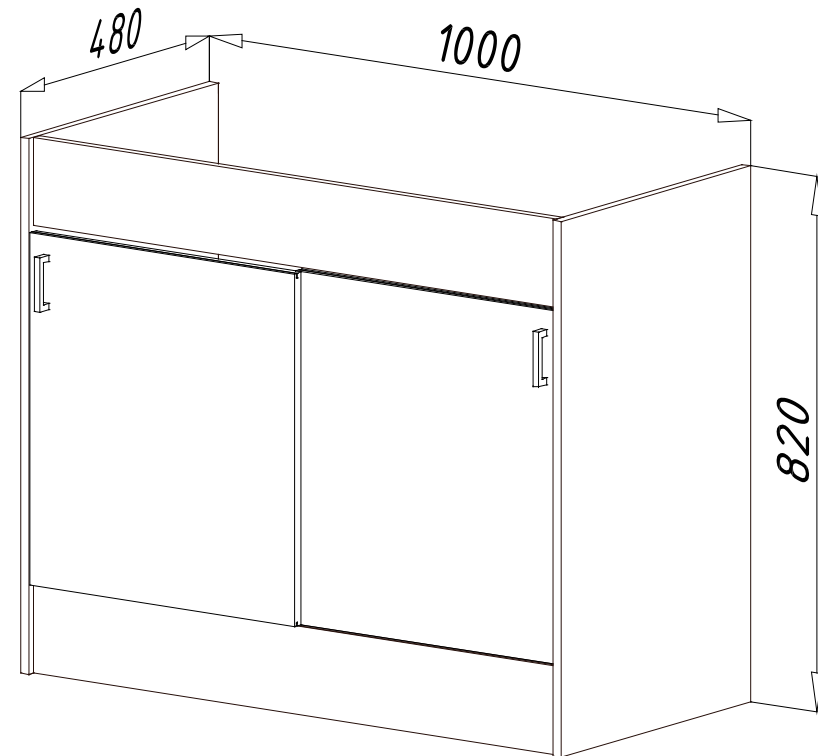

TOLÓAJTÓS
SLIDING DOOR